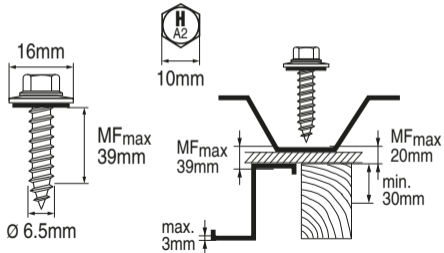

S-MP 53S 6.5x50

80337

Rostfrei / Inox / Stainless A2

2081900