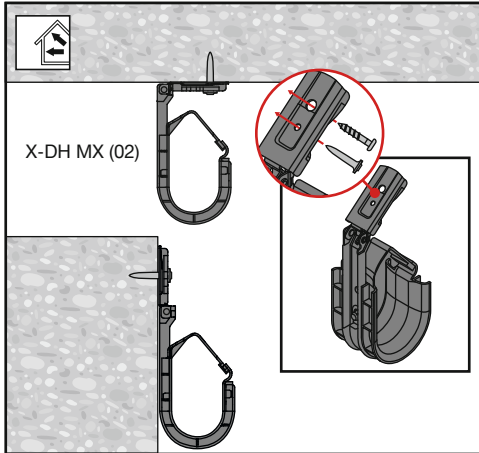

**cUL US LISTED**  
 [Cable Hook]  
 E505554

Load rating: [16.6lbs]. Corresponds with mechanical strength according to UL Standard for Hardware for the Support of Conduit Tubing and Cable, UL2239; Suitable for use in Air Handling Spaces (plenums) in accordance with Section 300.22 (C) and (D) of the National Electrical Code, and Rules 12-010 (3), (4), and (5), and 12-020 of the Canadian Electrical Code, Part I. Mounting orientation: Wall or ceiling.