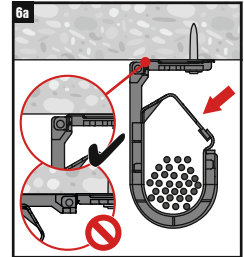

**cUL US LISTED**  
 [Cable Hook]  
 E505554

Load rating: [16.6lbs]. Corresponds with mechanical strength according to UL Standard for Hardware for the Support of Conduit Tubing and Cable, UL2239; Suitable for use in Air Handling Spaces (plenums) in accordance with Section 300.22 (C) and (D) of the National Electrical Code, and Rules 12-010 (3), (4), and (5), and 12-020 of the Canadian Electrical Code, Part I. Mounting orientation: Wall or ceiling.