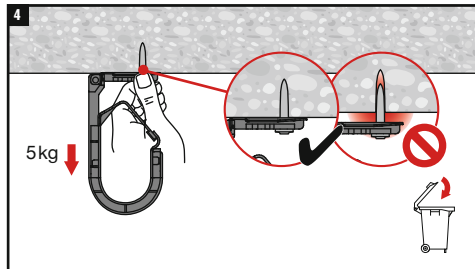

**cUL US LISTED**  
 [Cable Hook]  
 E505554

Load rating: [16.6lbs]. Corresponds with mechanical strength according to UL Standard for Hardware for the Support of Conduit Tubing and Cable, UL2239; Suitable for use in Air Handling Spaces (plenums) in accordance with Section 300.22 (C) and (D) of the National Electrical Code, and Rules 12-010 (3), (4), and (5), and 12-020 of the Canadian Electrical Code, Part I. Mounting orientation: Wall or ceiling.