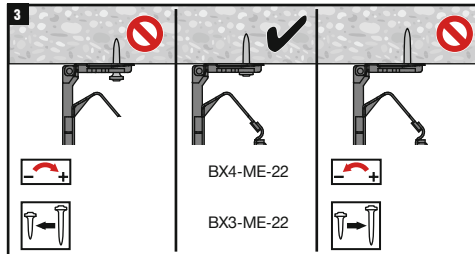

**cUL US LISTED**  
 [Cable Hook]  
 E505554

Load rating: [16.6lbs]. Corresponds with mechanical strength according to UL Standard for Hardware for the Support of Conduit Tubing and Cable, UL2239; Suitable for use in Air Handling Spaces (plenums) in accordance with Section 300.22 (C) and (D) of the National Electrical Code, and Rules 12-010 (3), (4), and (5), and 12-020 of the Canadian Electrical Code, Part I. Mounting orientation: Wall or ceiling.